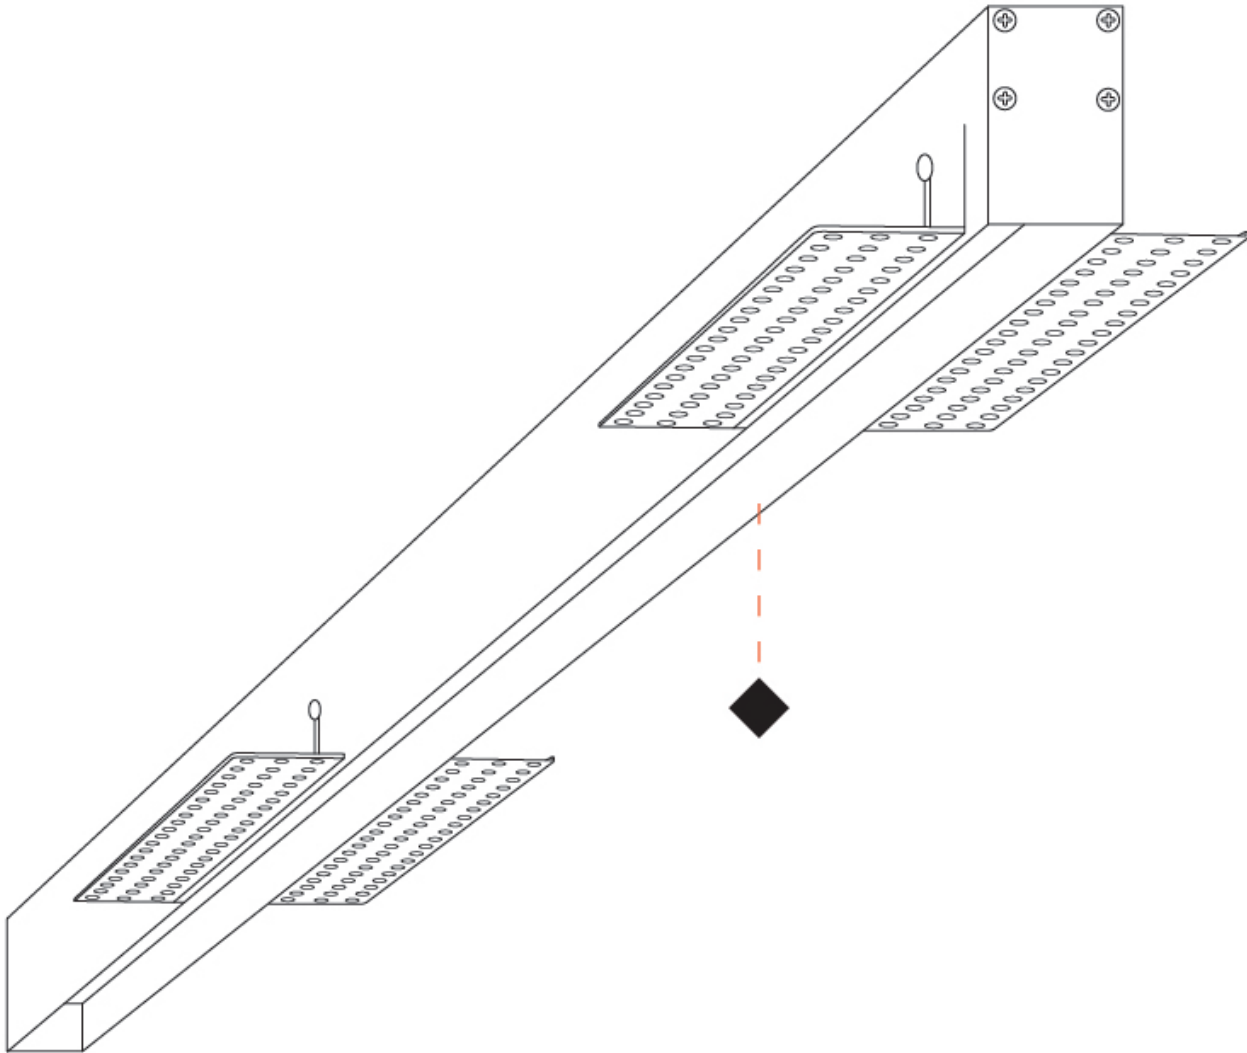

SAGITTARIUS TRIMLESS

A56158-

PROJECT	_____
TYPE	_____
SPECIFIER	_____
QUANTITY	_____
DATE	_____

A