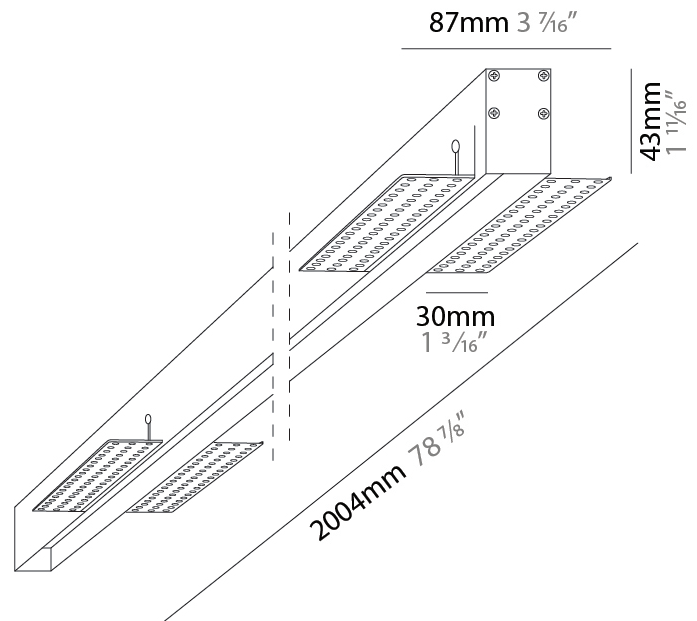

SAGITTARIUS TRIMLESS

A56159-

base number   Color   Finish   Diffuser
Temperature   Options   Options

1. To build a product code in our configurator select the specify button on the base model # product page
2. To build a manual product code on this datasheet choose from the options listed below in blue font and add the suffix to the base model #

GENERAL

Series: Sagittarius
Brand: Ivela
Division: Architectural
Mounting Type: Trimless
Mounting Location: Ceiling
Subcategory: Profile

PHYSICAL

Shape: Rectangle
Length (mm): 2004
Length (in): 78 3/8
Width (mm): 87
Width (in): 3 3/4
Height (mm): 43
Height (in): 1 7/8
Light Distribution: Direct
Diffuser: [PMMA - Opal / Prismatic](#)
Fixture Finish: [WHI / BLK / GLD](#)
Fixture Material: Aluminum

ELECTRICAL

Lamp Type: LED
Input Wattage (W): 32
Dimming: Tri-Mode (Non-Dimming and Phase Dimming (120Vac only) and 0-10V Dimming)
Driver Included: No
Driver Location: Remote
Driver Type: Constant Voltage - Universal
Driver Class: Class 2
Input Voltage (V): 120 - 277
Output Voltage (V): 24

LED

Color Temperature (°K): [2700 / 3000 / 4000](#)
Max. Delivered Lumen (lm): 2660 / 2800 / 2940
Nominal Lumen (lm): 3800 / 4000 / 4200
CRI: >93 CRI
Lamp Life (hrs): 50000

OPTICAL

RATINGS AND CERTIFICATIONS

Certified By: Certified for North American Standards
IP rating: IP20

PROJECT	_____
TYPE	_____
SPECIFIER	_____
QUANTITY	_____
DATE	_____